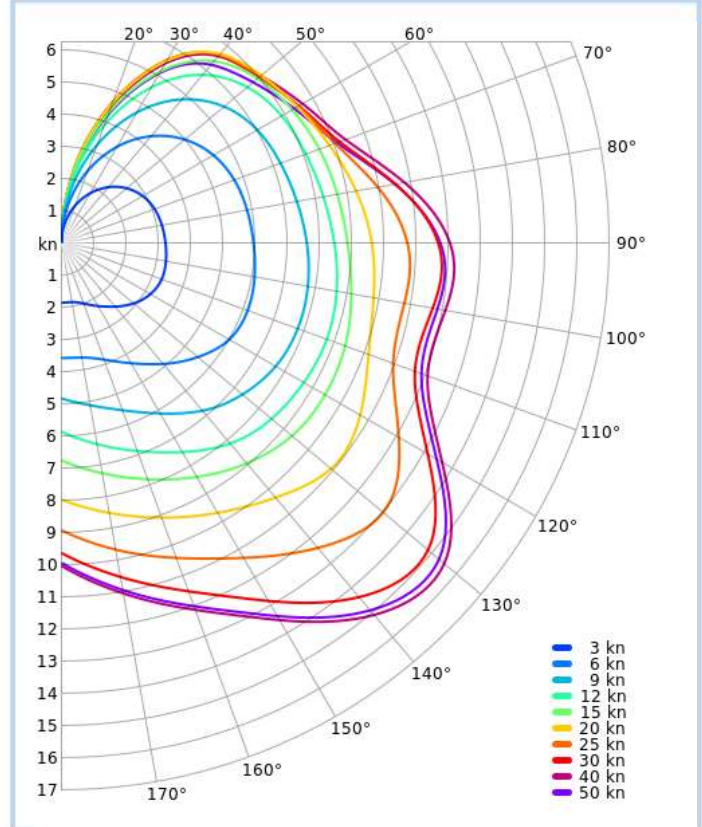

POLAR DIAGRAM

SOL RACE RECORD